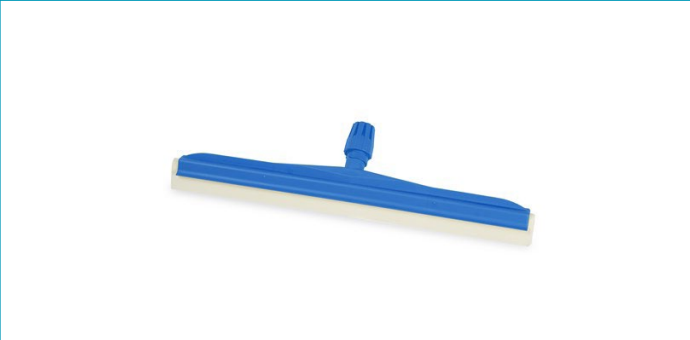

Double blade squeegee 55 cm - Blue

Squeegee with double rubber blade for more effective drying. Very resistant. Equipped with ring nut for handles Ø 21-25 mm

Code	Colour	Size (mm)	Material	Thread	Net weight (kg)
1026B	Blue	550 x 120 x 130	PP - EPDM	Universal	0,310

Available versions

Size	Cod. 1024 (35 cm) - Cod. 1025 (45 cm) - Cod. 1027 (75 cm)	Colour	<div style="display: flex; gap: 10px;"> <div style="background-color: red; border-radius: 50%; width: 20px; height: 20px; display: flex; align-items: center; justify-content: center; color: white;">R</div> <div style="background-color: yellow; border-radius: 50%; width: 20px; height: 20px; display: flex; align-items: center; justify-content: center; color: black;">Y</div> <div style="background-color: green; border-radius: 50%; width: 20px; height: 20px; display: flex; align-items: center; justify-content: center; color: white;">G</div> <div style="background-color: gray; border-radius: 50%; width: 20px; height: 20px; display: flex; align-items: center; justify-content: center; color: white;">W</div> </div>
------	---	--------	--