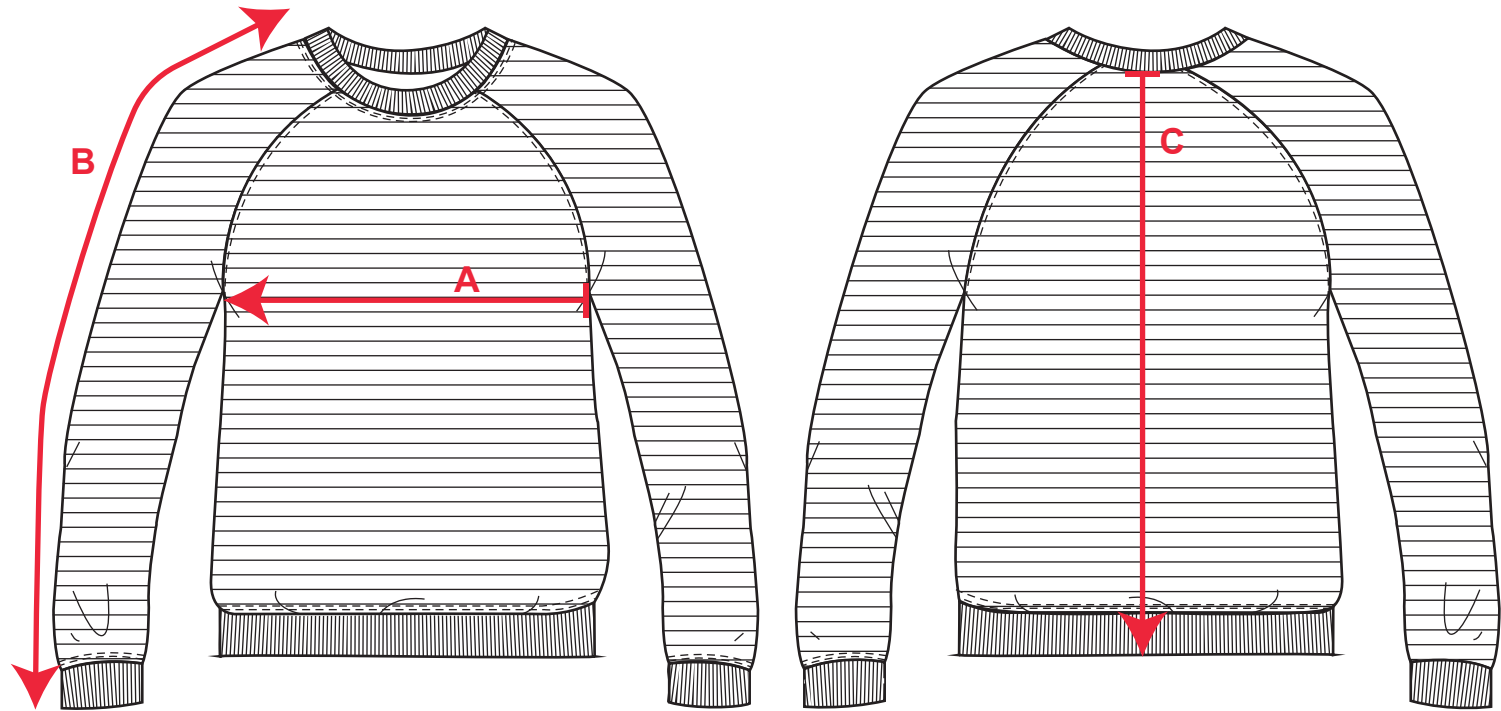

STYLE NO:	AS24	DESCRIPTION:	96% Cotton 4% Carbon-Fibre
-----------	-------------	--------------	-----------------------------------

		S	M	L	XL	2XL	3XL
AREA	TO FIT						
A	CHEST WIDTH (HALF)	51	55	59	63	67	71
B	OVERARM SLEEVE LENGTH- inclue collar & cuff	82	83	84	85	86	87
C	BACK LENGTH AT CB	71	72	73	74	75	76